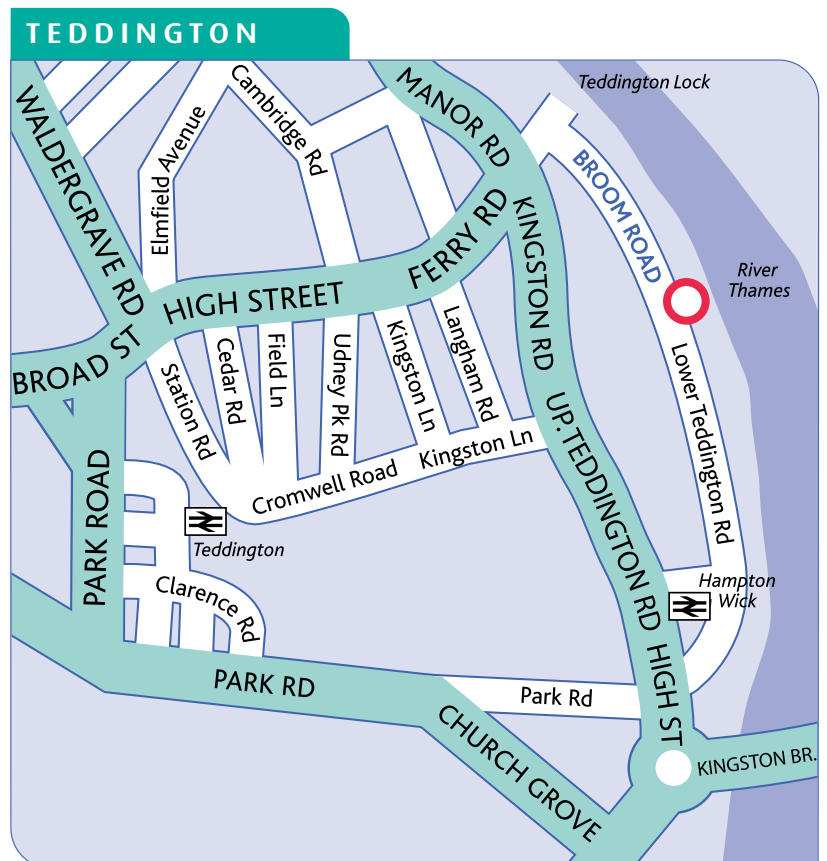

# Dr Lindsey Crockett

MEDICAL AESTHETICS

**By Car from Kingston:** Over Kingston Bridge take the 2nd exit at the roundabout into High Street. Take the first right along Lower Teddington Road which becomes Broom Road further up. The Lensbury is on the right. Free parking is available.

**By Train:** The lensbury is a 15 minute walk from Teddington train station. Turn right and follow the High Street. Cross over the traffic lights and turn right down Broom Road.

**By Bus:** From Hampton wick station/kingston by 281 or 285. Alight at Ferry Road.